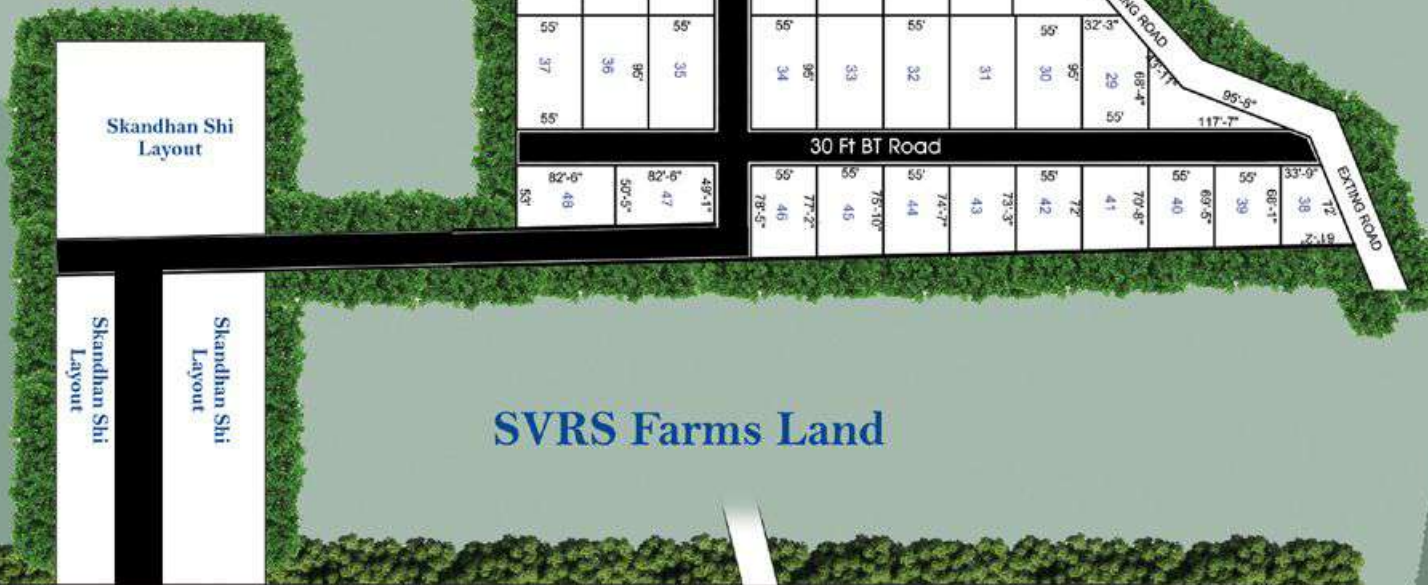

7 Acres Land

Very Near to NH-44

Plots at Affordable Price

Very Near To Rappthadu

Pollution Free Locality

Easy Access to Anantapur

Project Features

NH-44 Bengaluru To Anantapur

Aqua Thrills Water Park

Ananta PVC Pipe Industry

SVIT College

Ammenities

- ✘ Electricity
- ✘ BT Roads
- ✘ Entrance Arch
- ✘ Fruit Plantations
- ✘ Tap Connection for each plot
- ✘ Farm House
- ✘ Fencing & Gate for each plot
- ✘ Drip Connection
- ✘ Summing Pool